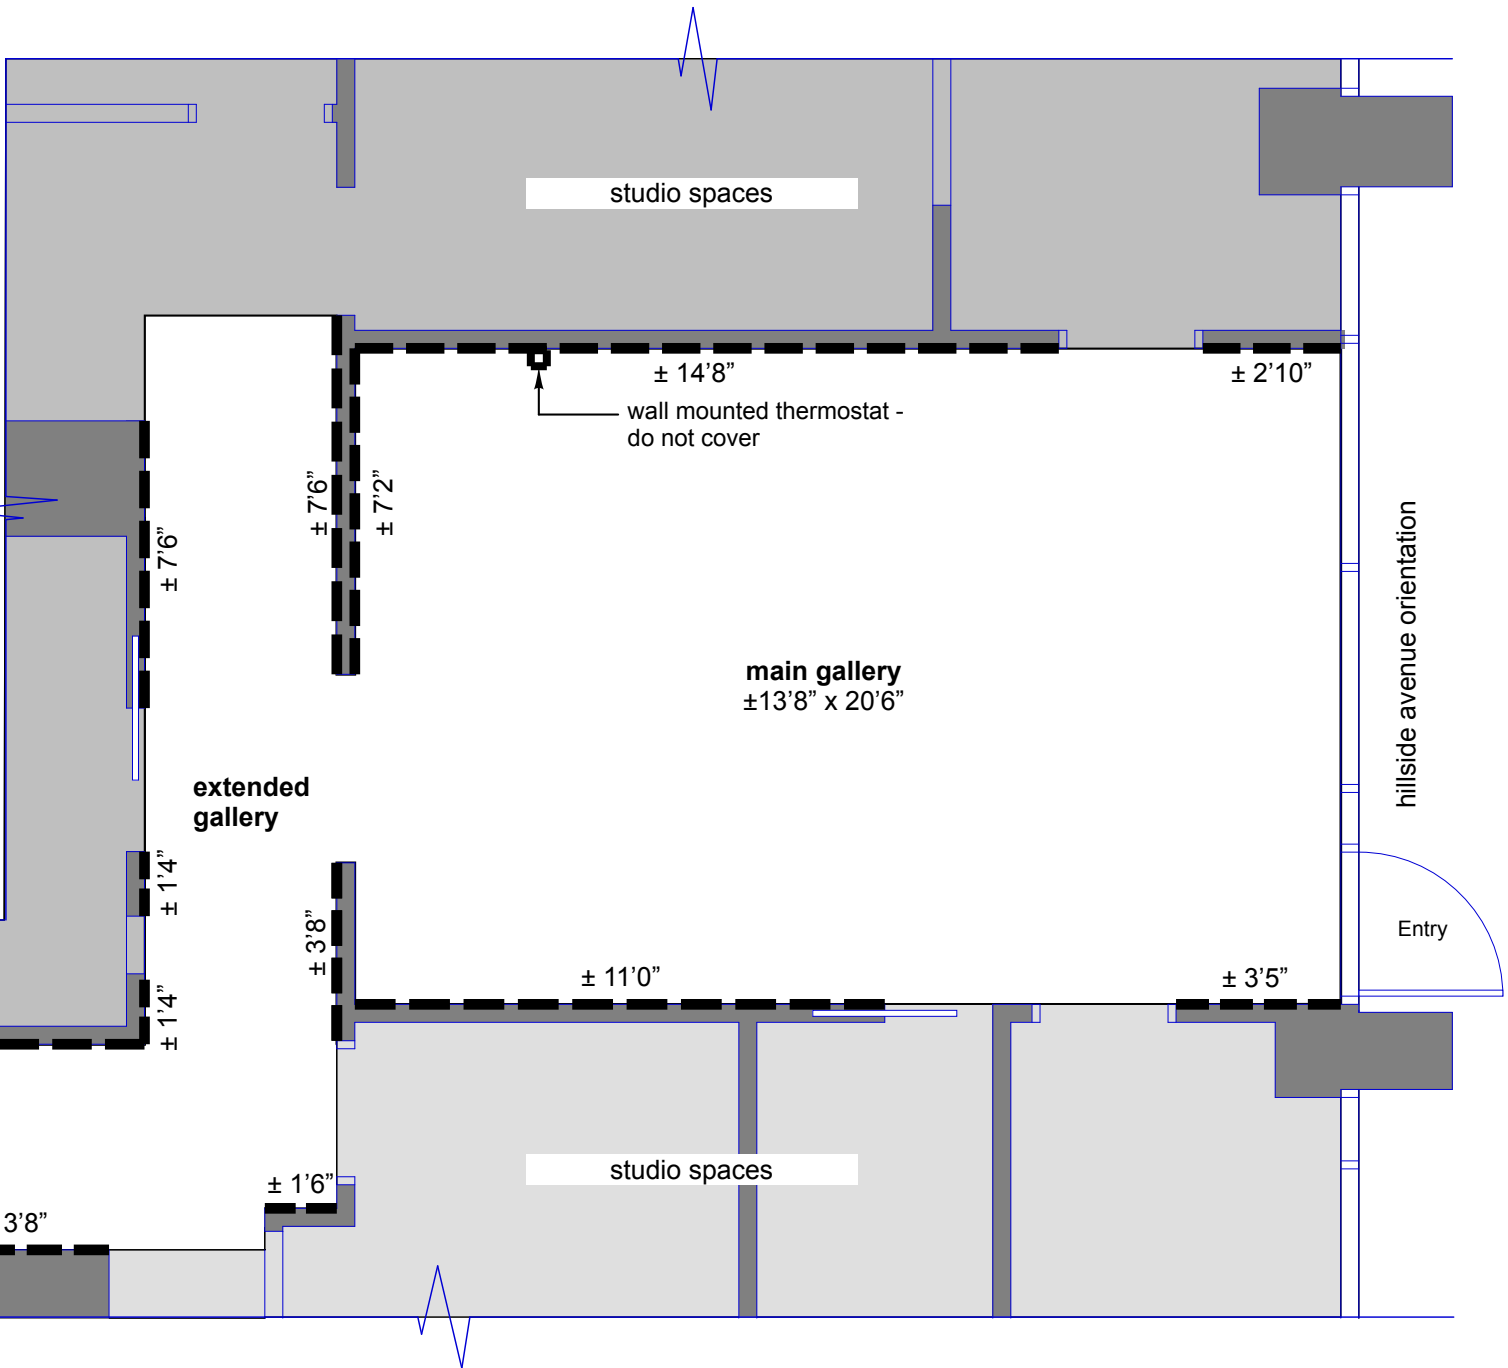

arc·hive  
artist run centre

770B hillside

victoria bc

**general notes:**

- dimensions approximate
- main and extended gallery spaces indicated in white
- wall display / hanging spaces indicated with heavy dashed line
- length of display / hanging spaces indicated with dimension next to dashed line

± 7'6"

**arc·hive gallery display space plan**

scale: 1/4" = 1'-0"